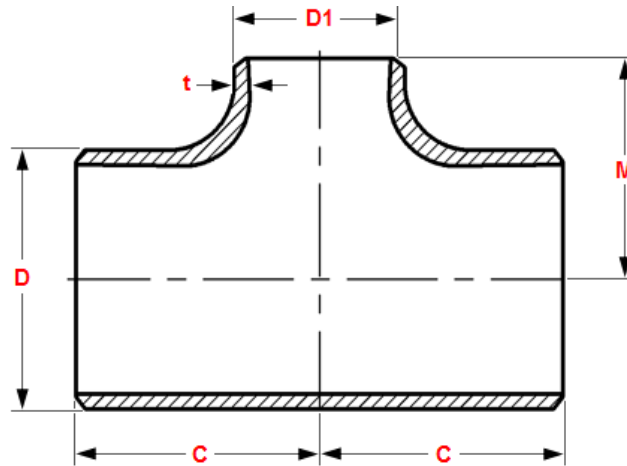

Dimensions of Reducing Tees and Crosses

NPS	OD, D	OD, D1	Center to End	
			Run, C	Outlet, M [Notes(1),(2)]
1/2 x 1/4	21.3	13.7	25	25
1/2 x 3/8	21.3	17.3	25	25
3/4 x 3/8	26.7	17.3	29	29
3/4 x 1/2	26.7	21.3	29	29
1 x 1/2	33.4	21.3	38	38
1 x 3/4	33.4	26.7	38	38
1 1/4 x 1/2	42.2	21.3	48	48
1 1/4 x 3/4	42.2	26.7	48	48
1 1/4 x 1	42.2	33.4	48	48
1 1/2 x 1/2	48.3	21.3	57	57
1 1/2 x 3/4	48.3	26.7	57	57
1 1/2 x 1	48.3	33.4	57	57
1 1/2 x 1 1/4	48.3	42.2	57	57
2 x 3/4	60.3	26.7	64	44
2 x 1	60.3	33.4	64	51
2 x 1 1/4	60.3	42.2	64	57
2 x 1 1/2	60.3	48.3	64	60
2 1/2 x 1	73	33.4	76	57
2 1/2 x 1 1/4	73	42.2	76	64
2 1/2 x 1 1/2	73	48.3	76	67
2 1/2 x 2	73	60.3	76	70
3 x 1 1/4	88.9	42.2	86	70
3 x 1 1/2	88.9	48.3	86	73
3 x 2	88.9	60.3	86	76
3 x 2 1/2	88.9	73	86	83
3 1/2 x 1 1/2	101.6	48.3	95	79
3 1/2 x 2	101.6	60.3	95	83
3 1/2 x 2 1/2	101.6	73	95	89
3 1/2 x 3	101.6	88.9	95	92
4 x 1 1/2	114.3	48.3	105	86
4 x 2	114.3	60.3	105	89
4 x 2 1/2	114.3	73	105	95
4 x 3	114.3	88.9	105	98
4 x 3 1/2	114.3	101.6	105	102
5 x 2	141.3	60.3	124	105
5 x 2 1/2	141.3	73	124	108
5 x 3	141.3	88.9	124	111
5 x 3 1/2	141.3	101.6	124	114
5 x 4	141.3	114.3	124	117
6 x 2 1/2	168.3	73	143	121